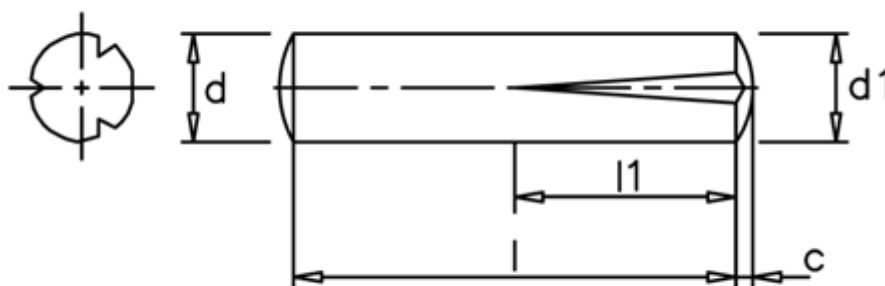

Article number: 080233231A

Description: KLEE Slotted pin S2 4x18 matr. 1.4571

Draw. 5/4051/770860

## Measures

---

c	= 0,6
d	= 4.0
d1	= 4.30
l1	= 1/2 l
Length	= 18